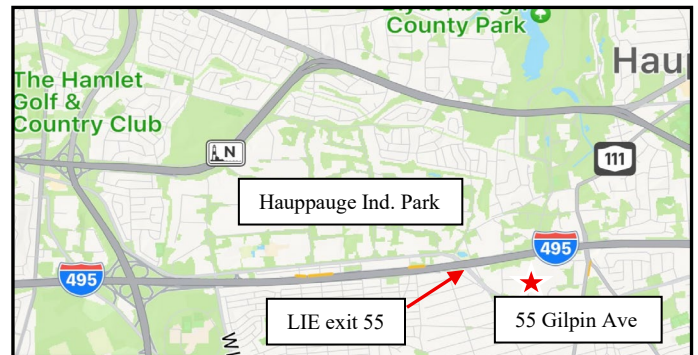

All information submitted is subject to errors, omissions, change of price or rental, change of other terms and conditions, prior sale, lease, financing or withdrawal without notice. All areas and dimensions are approximate. This advertisement does not suggest that the broker has a listing on this property or properties or that any property is currently available.

Metro Realty Services LLC
201 Moreland Road, Ste. 4
Hauppauge, NY 11788
www.metrorealtyservices.com

Doug Donatelli, Lic. Real Estate Broker
cell: 516-448-6459
doug@metrorealtyservices.com