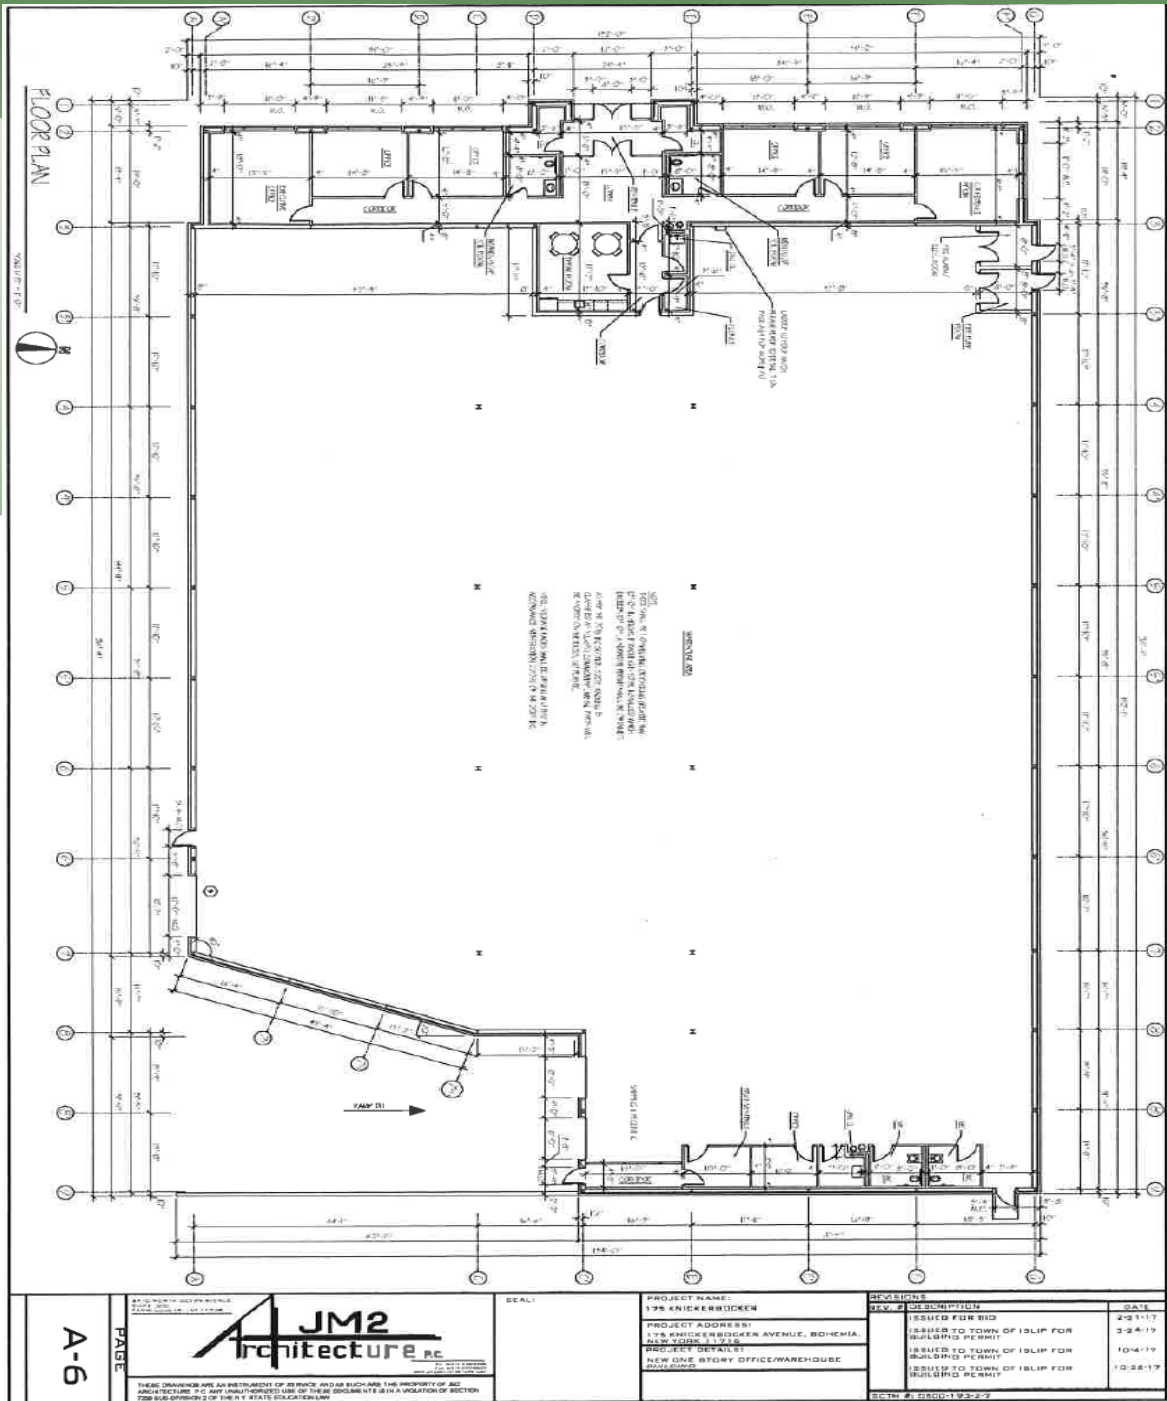

For Lease | Industrial

175 Knickerbocker Avenue, Bohemia NY 11716

METRO

REALTY SERVICES LLC

201 Moreland Road, Ste 4, Hauppauge, NY 11788

(631) 770-0700 ~ info@metrorealtyservices.com

www.metrorealtyservices.com

Exclusive Agent:

Nicholas Romano

Licensed Real Estate Broker

Managing Partner

Cell: [(516) 356-2544](tel:5163562544)

nick@metrorealtyservices.com

Modified: 5/13/2026

All information submitted is subject to errors, omissions, change of price or rental, change of other terms and conditions, prior sale, lease, financing or withdrawal without notice. All areas and dimensions are approximate. This advertisement does not suggest that the broker has a listing on this property or properties or that any property is currently available.