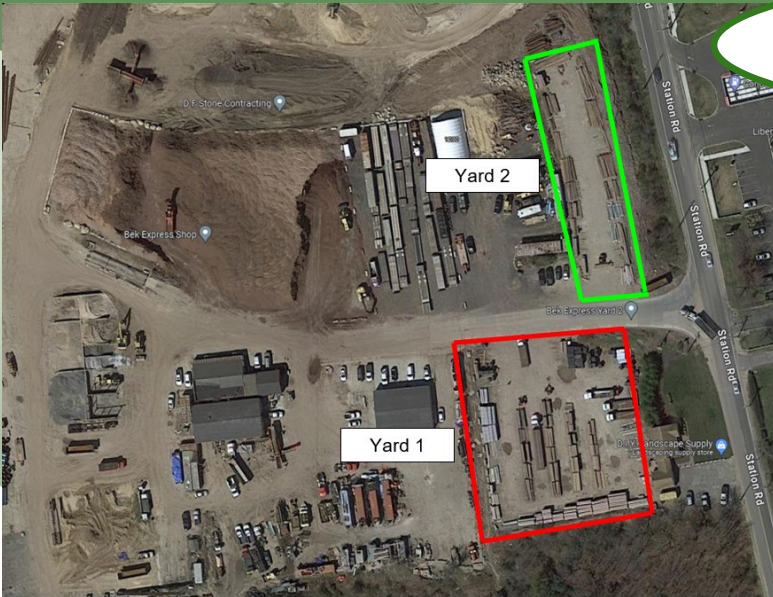

For Lease | Industrial Land
1230 Station Road, Medford, NY

Prices Reduced

Yard 1

Lot Size: ± 1.00 acres
Lease Price: ~~\$8,000.00~~ **\$7,000.00 / month**

Yard 2

Lot Size: ± .83 acres
Lease Price: ~~\$6,500.00~~ **\$6,000.00 / month**

- Other Divisions Considered
- Yards can be leased separately
- Used for Outside Storage
- Just off Long Island Expressway @ Exit 65
- Easy Access to Sunrise Hwy and LIE
- Flexible Terms

METRO
REALTY SERVICES LLC
201 Moreland Road, Ste 4, Hauppauge, NY 11788
(631) 770-0700 ~ info@metrorealtyservices.com
www.metrorealtyservices.com