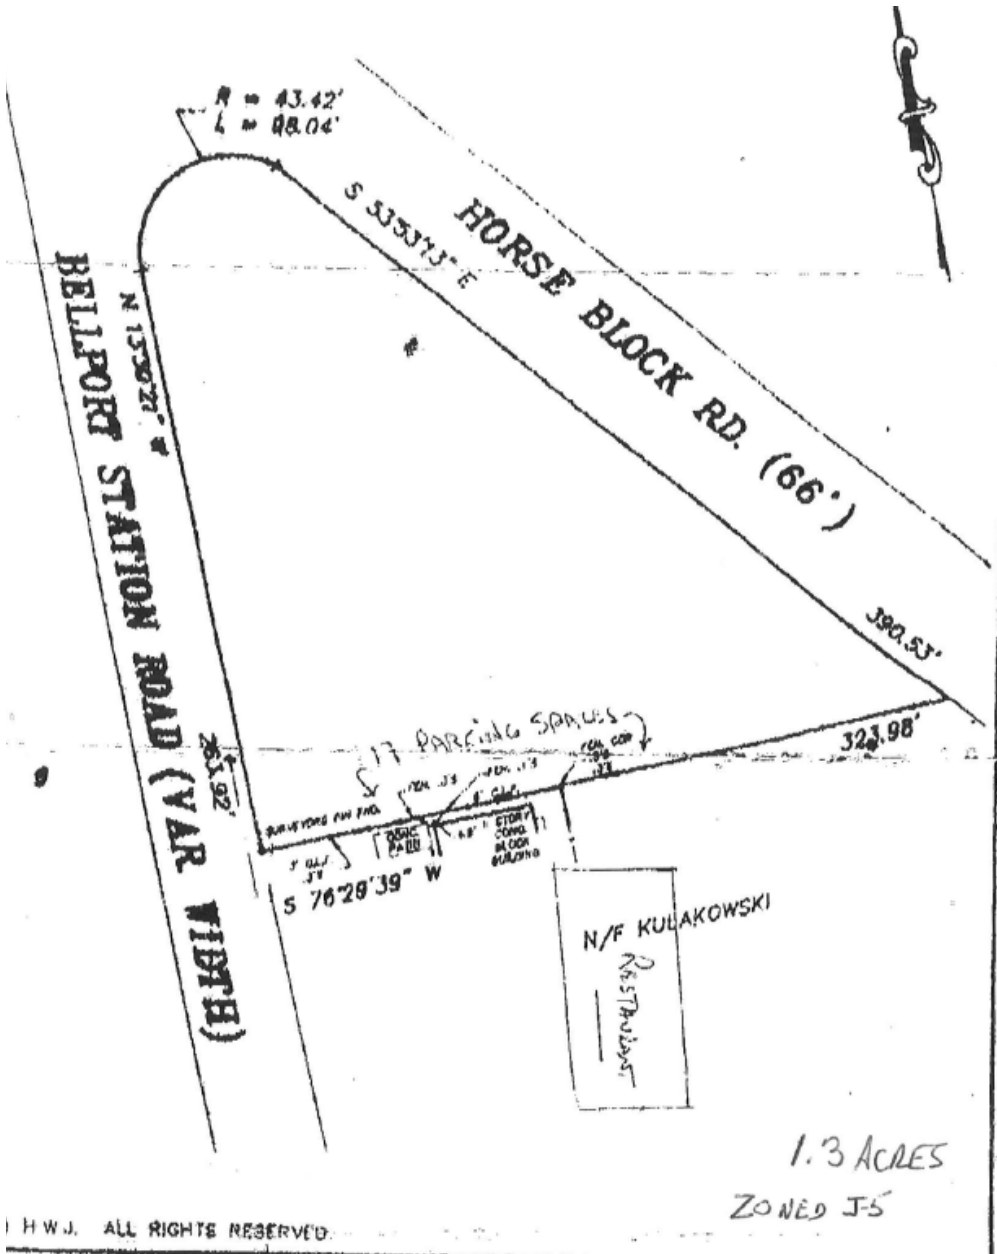

For Sale or Lease ~ Land

Bellport Station Road

Medford, NY 11763

1.35 Acres of Land – S/W Corner of Bellport Station Rd & Horseblock Rd

Lot Size: 1.35 Acres
Zoned: J-5 (Gas Station)
Town of Brookhaven

Comments:

- ◆ 390' Frontage on Horseblock Rd
- ◆ 263' Frontage on Bellport Station Rd
- ◆ Traffic Count: 11,782 on Horseblock Rd / 7,902 on Bellport Station Rd
- ◆ Additional Visibility to 12,013 vehicles on Rte 101

Bellport Station Road

Medford, NY 11763

1.35 Acres of Land – S/W Corner of Bellport Station Rd & Horseblock Rd

For further information or to arrange an inspection of this property please contact "Exclusive Agent":