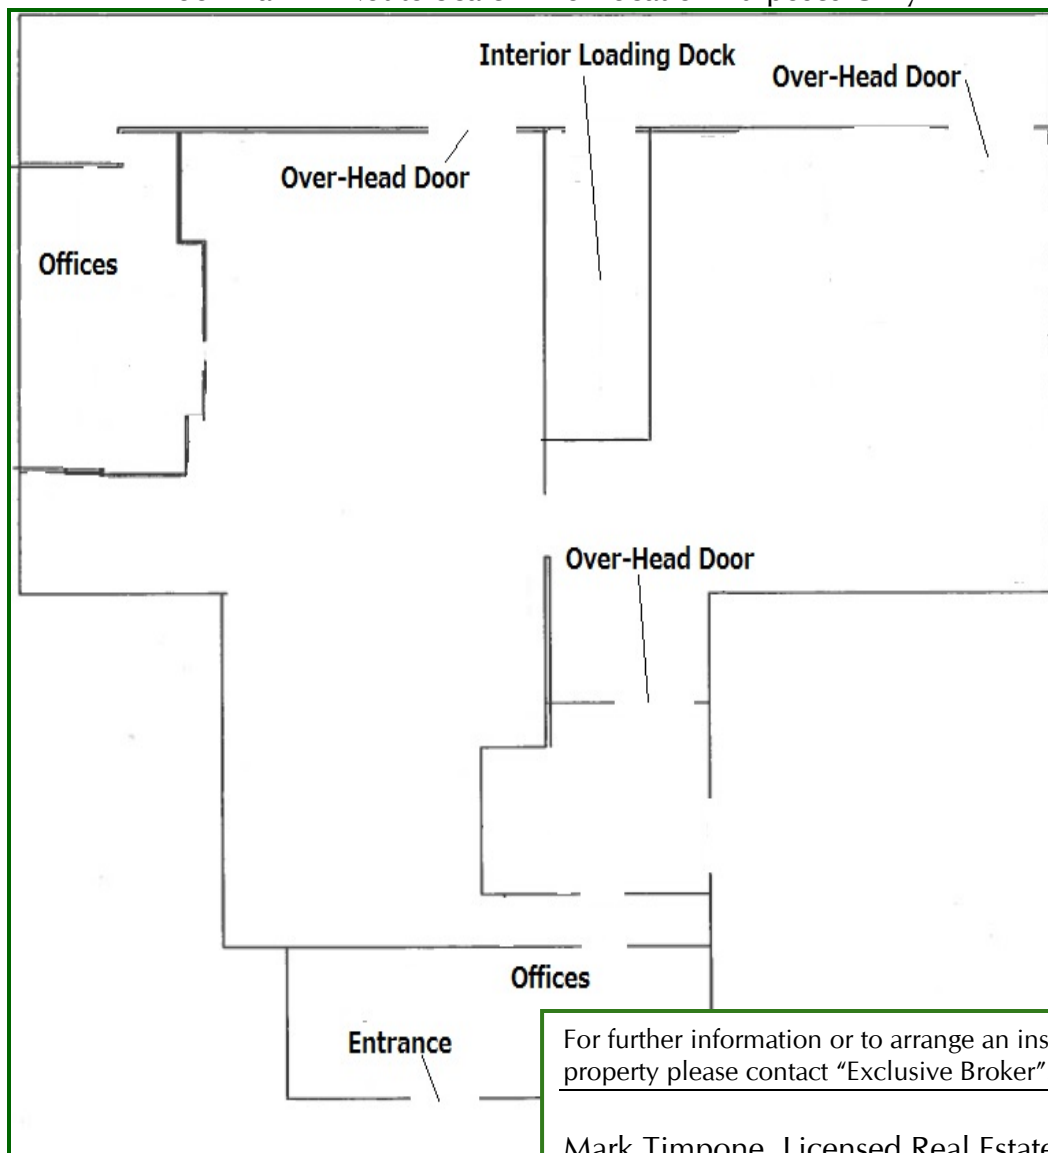

For Sale ~ Industrial Building

18 Sylvester Street

Westbury, NY 11590

METRO
REALTY SERVICES LLC

Floor Plan ~ Not to Scale ~ for location Purposes Only

For further information or to arrange an inspection of this property please contact "Exclusive Broker":

Mark Timpone, Licensed Real Estate Broker
Managing Partner
(631) 391-6361
mark@metrorealtyservices.com

All information submitted is subject to errors, omissions, change of price or rental, change of other terms and conditions, prior sale, lease, financing or withdrawal without notice. All areas and dimensions are approximate. This advertisement does not suggest that the broker has a listing on this property or properties or that any property is currently available.

Metro Realty Services, LLC
1111 Broadhollow Road, Suite 222, Farmingdale, NY 11735
T (631) 770-0700 ~ F (631) 770-0710
info@metrorealtyservices.com ~ www.metrorealtyservices.com