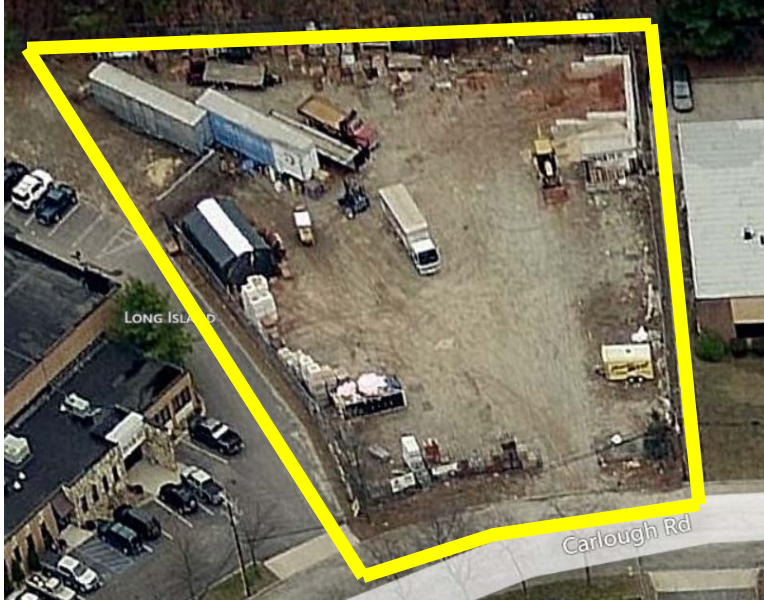

SOLD ~ Industrial Land
Carlough Road
Bohemia, NY 11716

Lot Size: .69 Acres
Sale Price: Please Call

Comments:

- ◆ Town of Islip
- ◆ 35% Coverage in L1
- ◆ Previously Approved for 2 Buildings (Self Storage 4,500 sf & 3,150 sf)
- ◆ Just Off Sunrise Hwy Near MacArthur Airport
- ◆ IDA Benefits May Apply
- ◆ Fully Fenced